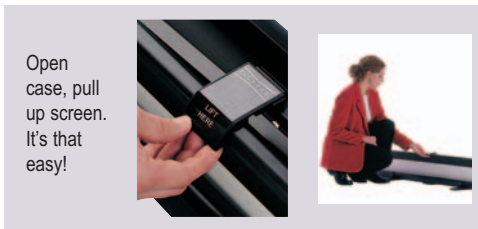

VIDEO FORMAT

Viewing Area H x W		Nominal Diagonal Size		Dimensions (Closed) W x D x H		Wide Power
in.	cm.	in.	cm.	in.	cm.	
36" x 48"	91 x 122	60"	152	55-1/2" x 4-1/2" x 4-1/2"	141 x 11.4 x 11.4	x
48" x 64"	122 x 163	80"	203	71-1/4" x 4-1/2" x 4-1/2"	181 x 11.4 x 11.4	x
60" x 80"	152 x 203	100"	254	87-1/4" x 4-1/2" x 4-1/2"	242 x 11.4 x 11.4	x

HDTV FORMAT

Viewing Area H x W		Nominal Diagonal Size		Dimensions (Closed) W x D x H		Wide Power
in.	cm.	in.	cm.	in.	cm.	
36" x 64"	91 x 163	73"	185	71-1/4" x 4-1/2" x 4-1/2"	181 x 11.4 x 11.4	x
44" x 78"	112 x 198	90"	229	87-1/4" x 4-1/2" x 4-1/2"	242 x 11.4 x 11.4	x